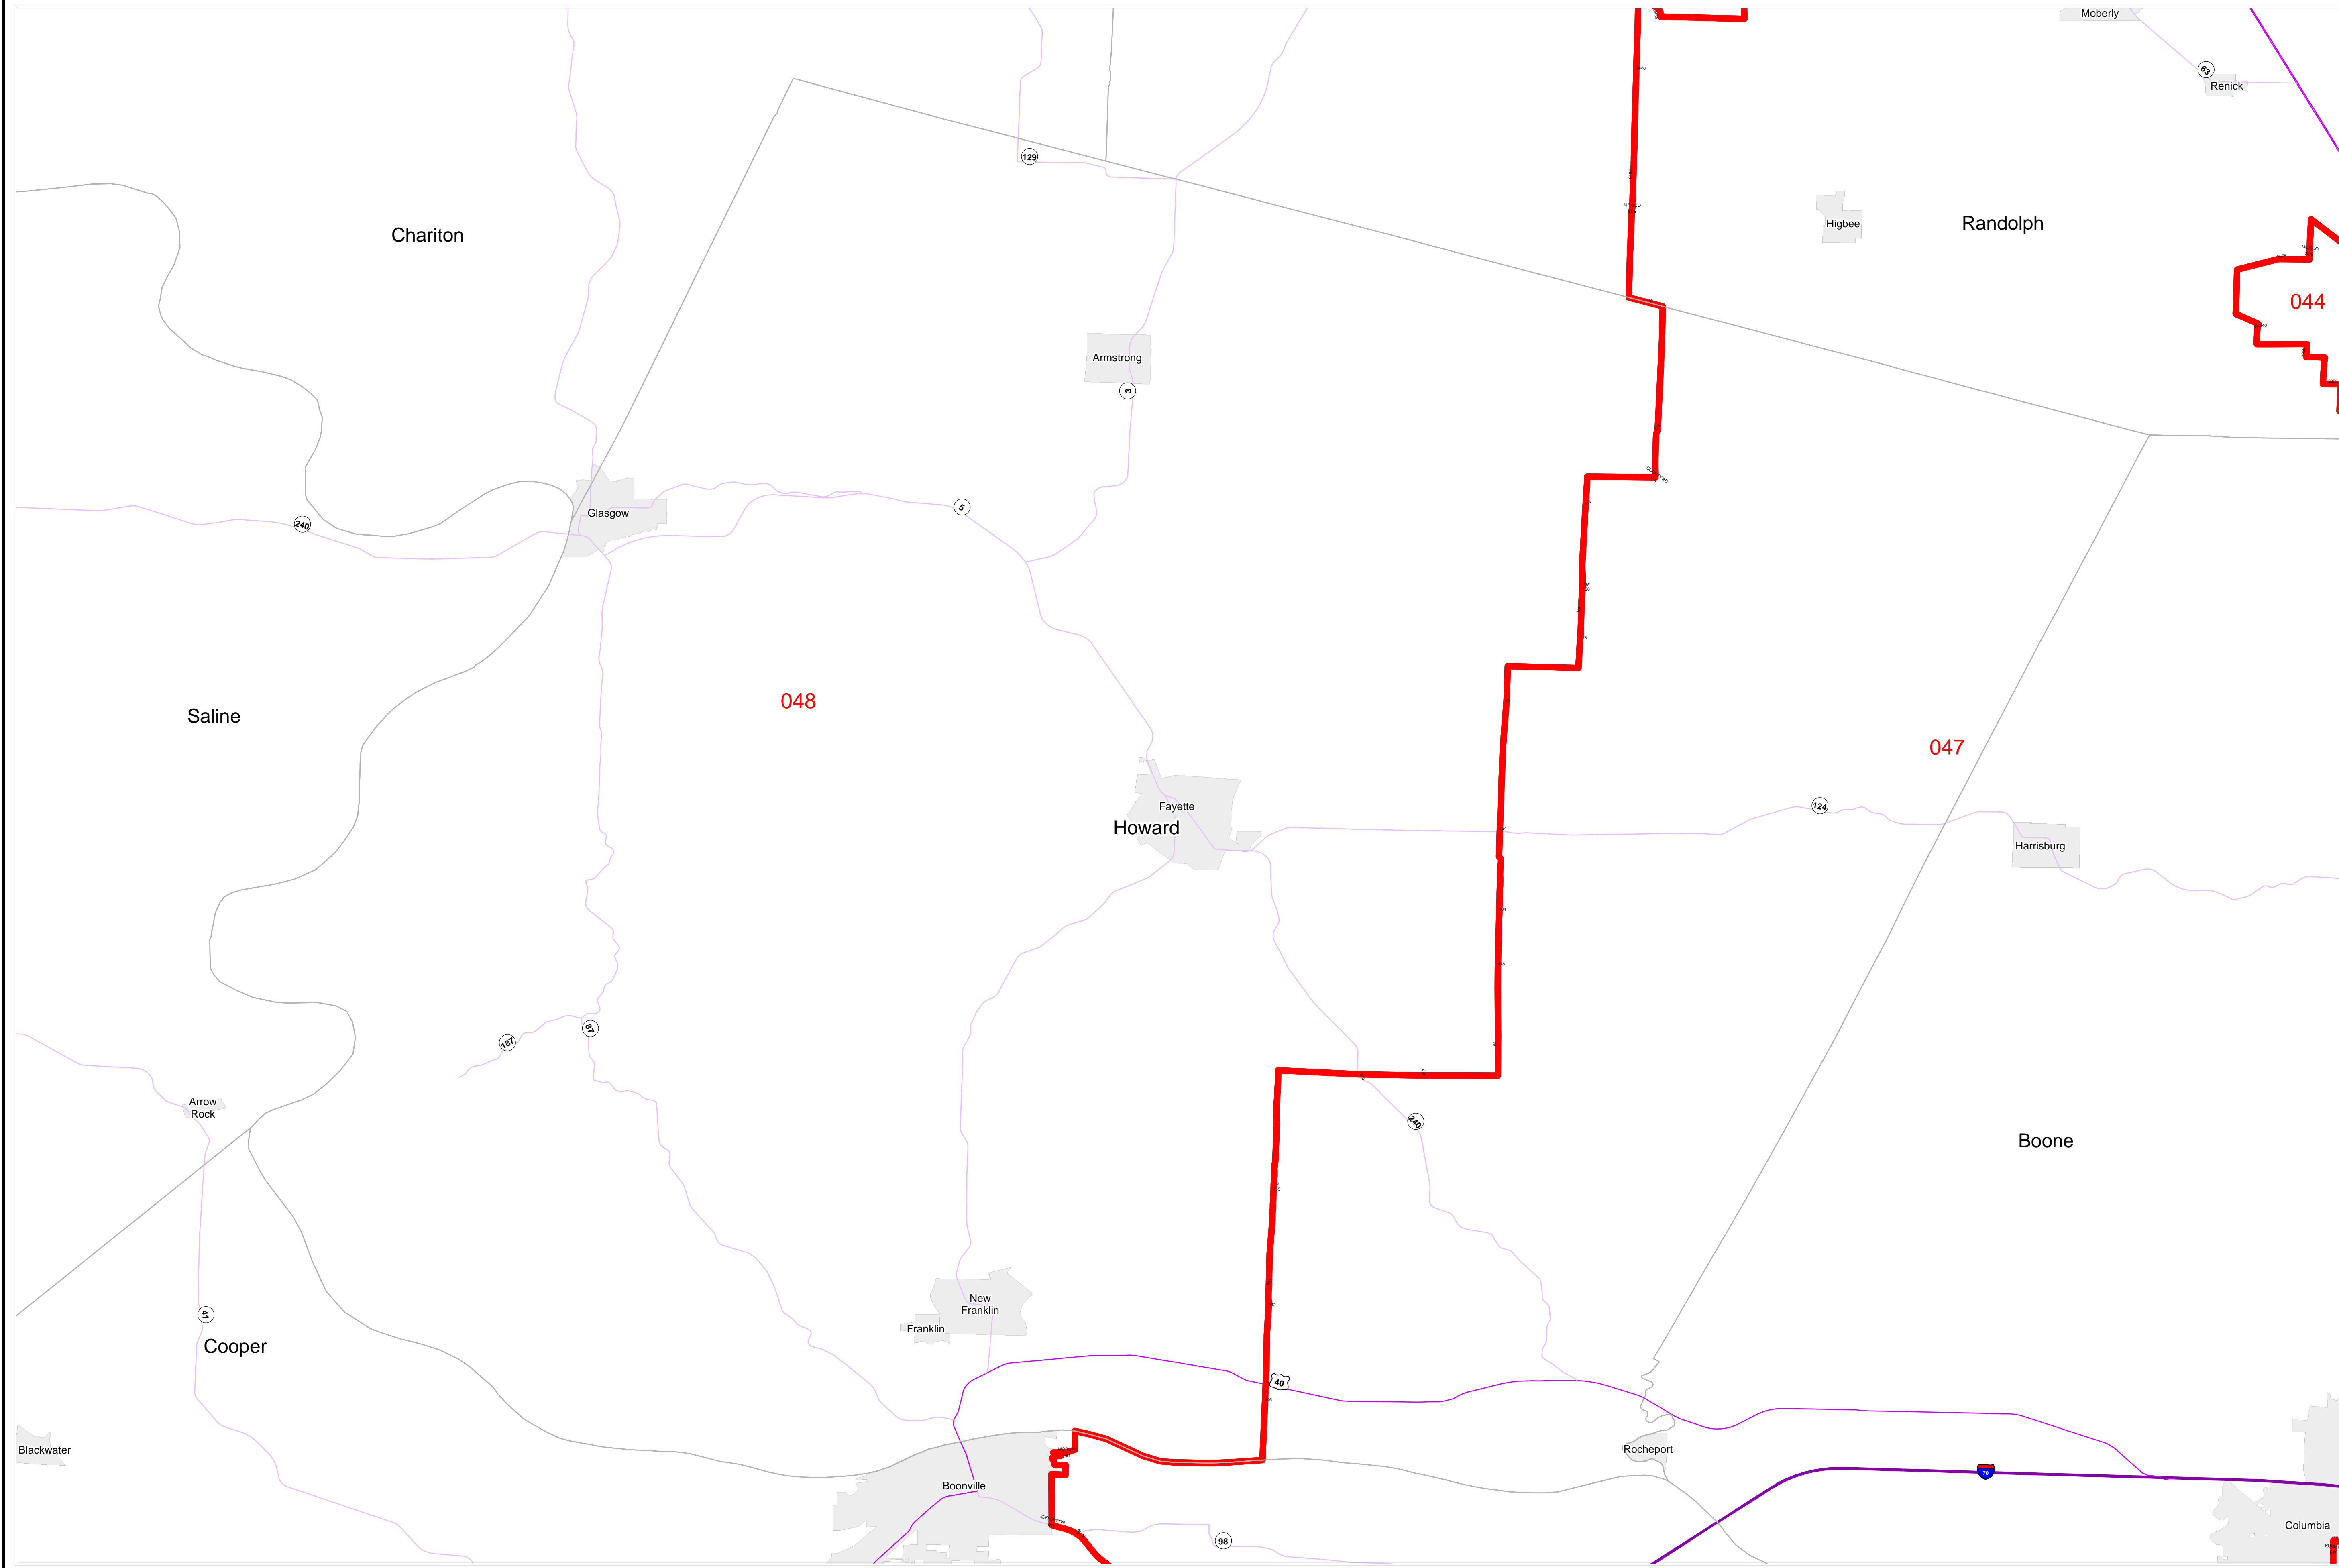

House Apportionment Plan 2011

Missouri Appellate Apportionment Commission